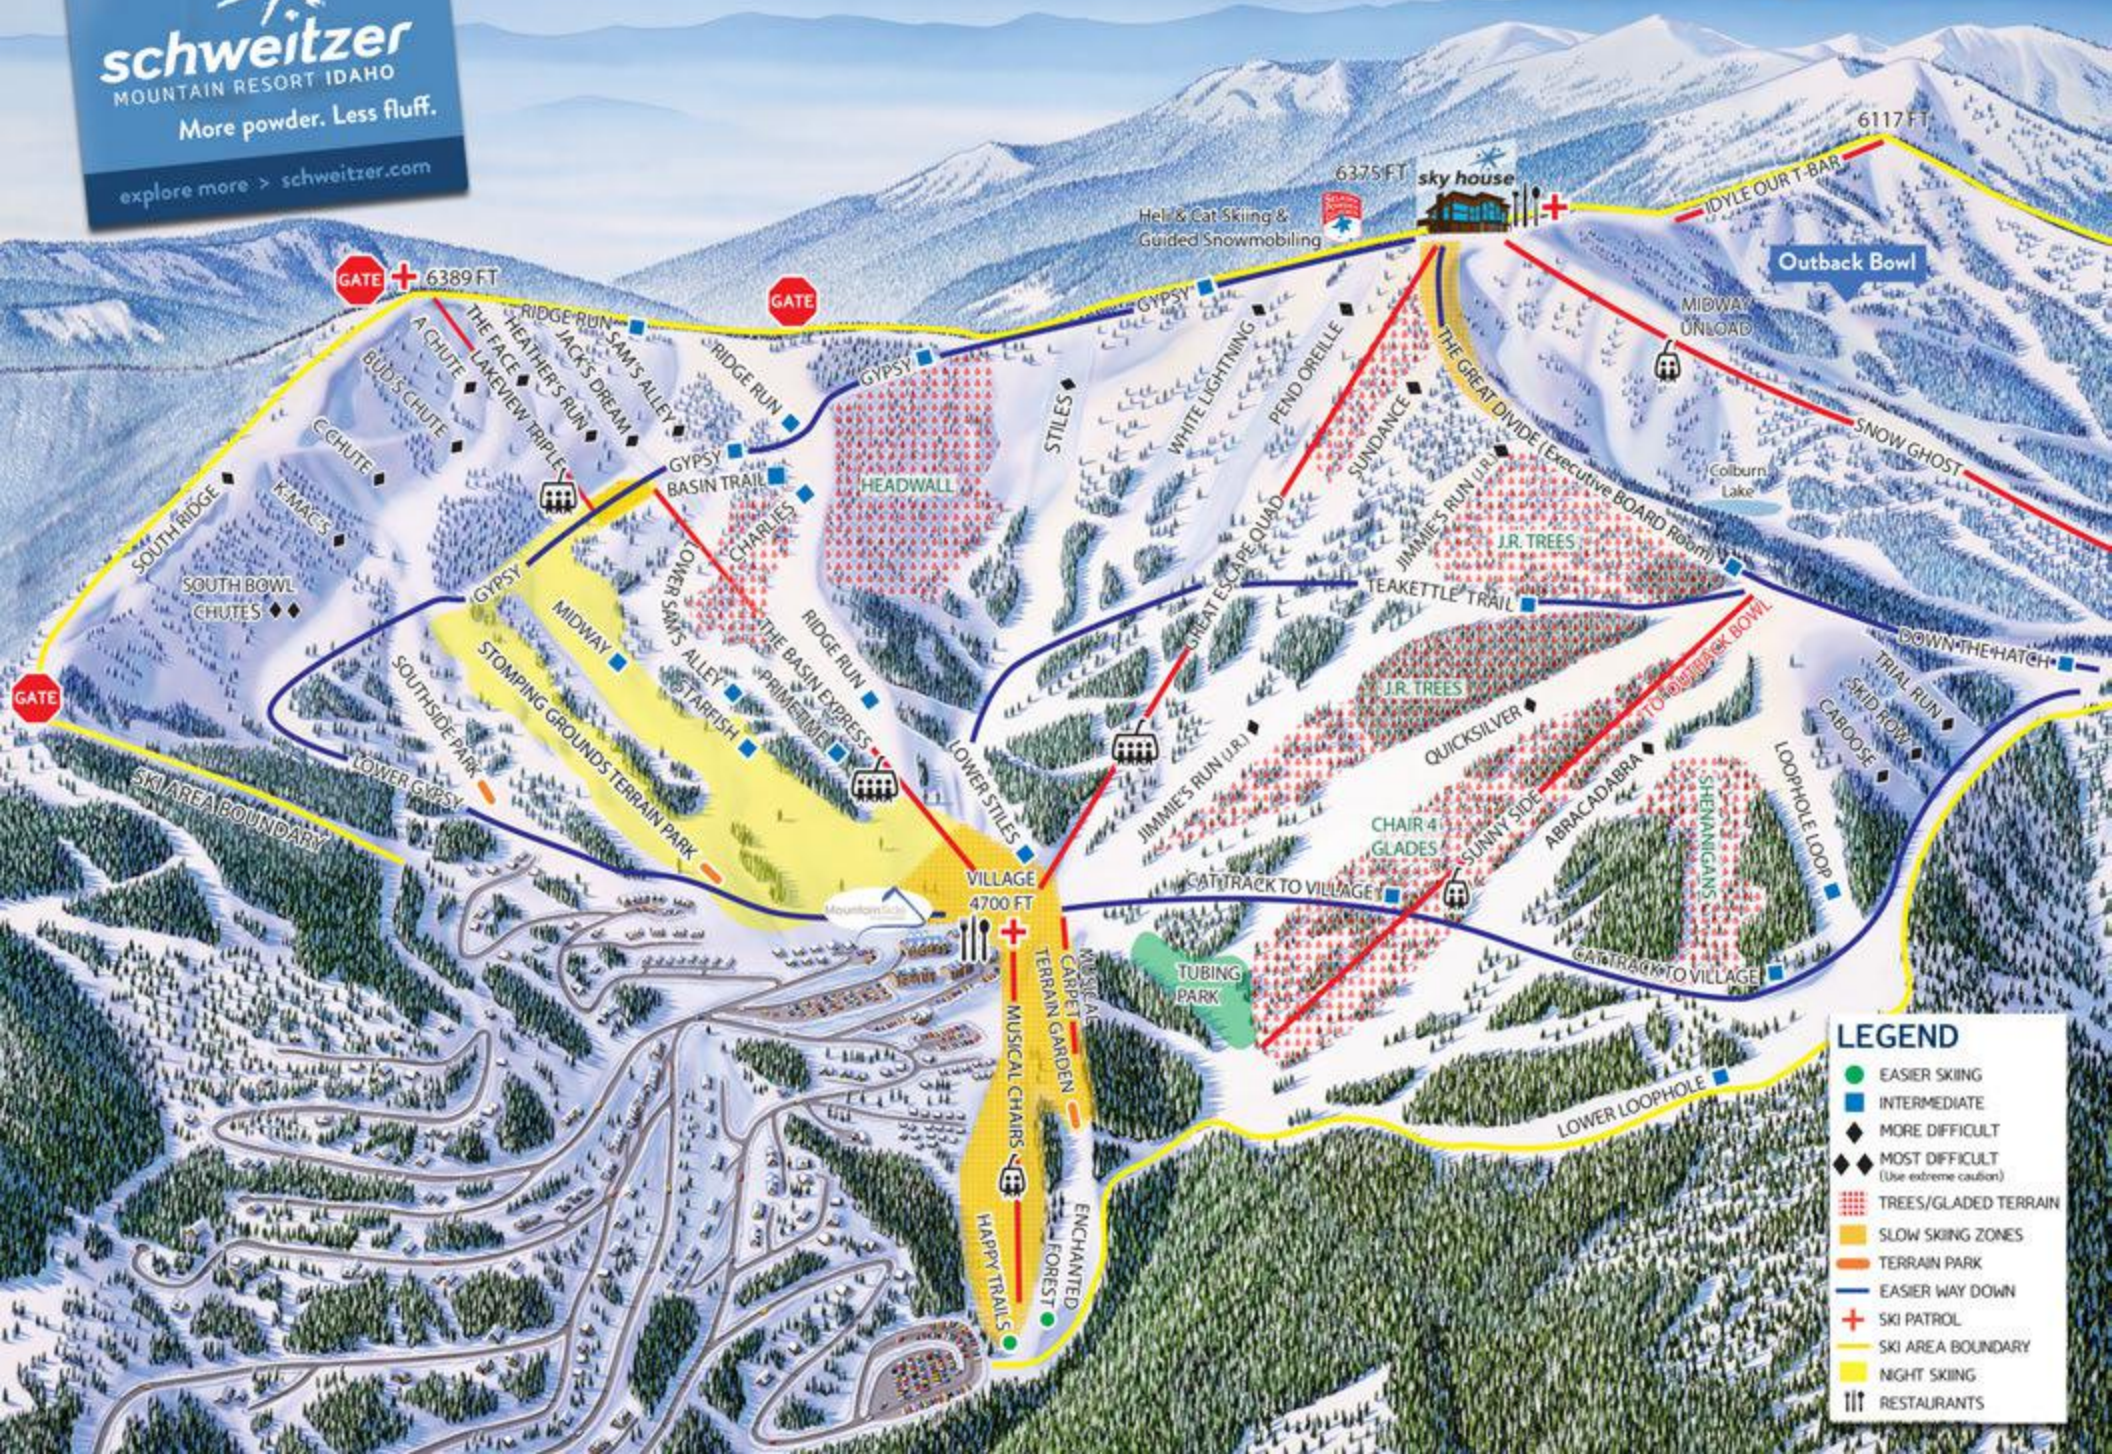

Schweitzer Bowl

LEGEND

- EASIER SKIING
- INTERMEDIATE
- MORE DIFFICULT
- ◆ MOST DIFFICULT (Use extreme caution)
- ▨ TREES/GLADED TERRAIN
- SLOW SKIING ZONES
- TERRAIN PARK
- EASIER WAY DOWN
- +
 SKI PATROL
- SKI AREA BOUNDARY
- NIGHT SKIING
- ☺ RESTAURANTS